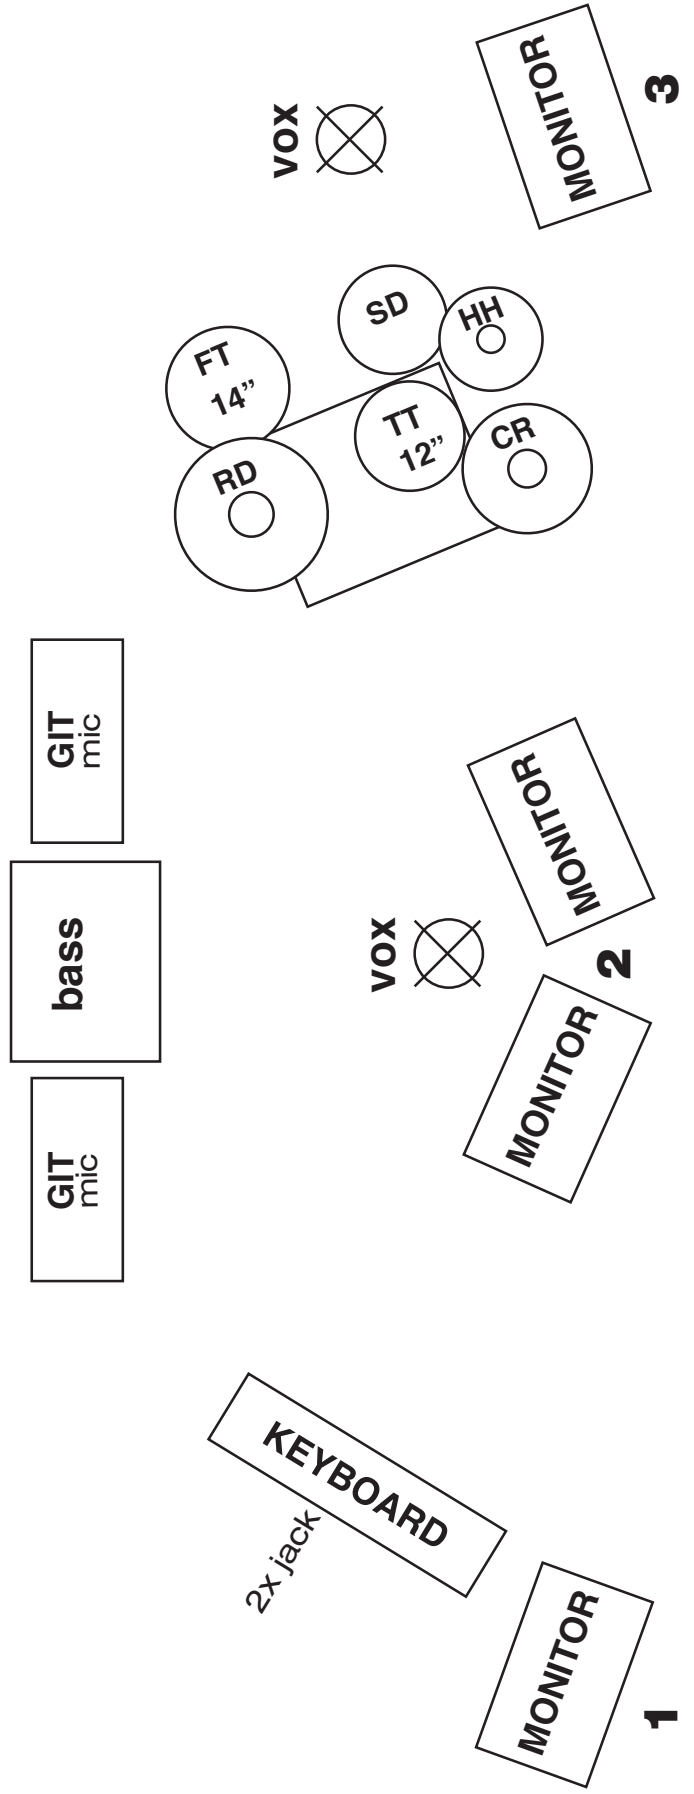

BAD  
KARMA  
BOY

TECHNICAL RIDER  
2013

# BAD KARMA BOY

input list Bad Karma Boy 2013

inp. ch.	instrument	mic./di.	stand	position	insert	mon. Console
1	kick	shure B52/shure B91	small stand	DL	gate+comp	
2	snare top	shure sm57	medium stand	DL	comp	
3	snare btm.	AKG C451	Clip-on holder	DL	gate	
4	hi hat	AKG C451/Oktava MK-012 cd	medium stand	DL		
5	rack tom	Sennheiser MD421	medium stand	DL	gate	
6	floor tom	Sennheiser MD421	medium stand	DL	gate	
7	overhead L	Oktava MK-012 cd	tall boom (heavy)	DL	gate	
8	overhead R	Oktava MK-012 cd	tall boom (heavy)	DL	gate	
9	keyboard L	Di Box		DR		
10	keyboard R	Di Box		DR		
11	bass ctn.	Di Box		DC		
12	bass wet	XLR		DC		
13	Gtr 1	shure sm57	small stand	DC		
14	Gtr 2	shure sm57	small stand	DC		
15	vox lead 1	Shure Beta 58A	tall straight	DC	comp	
16	vox drums	Shure Beta 58A	tall boom	DL		